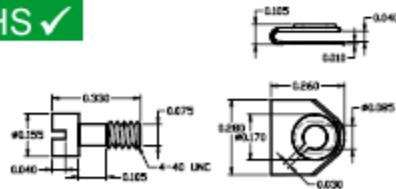

ETHERNET HARDWARE

LOCKING POSTS

PART NUMBER: C89014006
 Kit includes: 2 Locking Posts, 2 Lock Washers,
 4 Flat Washers and 2 Hex Nuts

15C SLIDE LATCH ASSEMBLY

PART NUMBER: C89E014021
 Kit includes: 1 Slide Latch
 2 Slide Latch Screws

SLIDE LATCH FOR 9 & 25 POSITION CONNECTORS

9C SLIDE LATCH ASSEMBLY

PART NUMBER: C89E014020
 Kit includes: 1 Slide Latch
 2 Slide Latch Screws
 2 Flat Washers

25C SLIDE LATCH ASSEMBLY

PART NUMBER: C89E014022
 Kit includes: 1 Slide Latch
 2 Slide Latch Screws
 2 Flat Washers

CONNECTOR HARDWARE

MALE SCREW SET

PART NUMBER: C89E014008
 Kit includes: 2 Captive Screws
 2 Retaining Clips

FEMALE SCREWLOCK ASSEMBLY

PART NUMBER	L	A	B	H	Thread C	Thread D
C89E014009	0.500	0.311	0.189	0.189	4-40 UNC-2A	4-40 UNC-2B