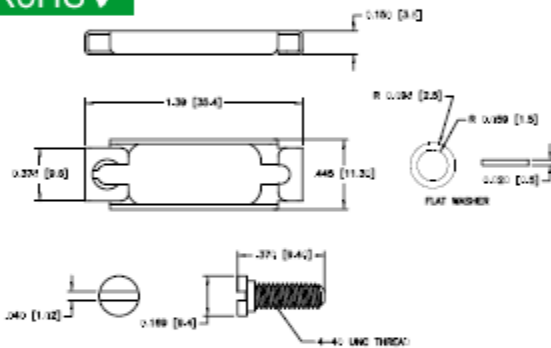

ETHERNET HARDWARE

LOCKING POSTS

PART NUMBER: C89014006
 Kit includes: 2 Locking Posts, 2 Lock Washers,
 4 Flat Washers and 2 Hex Nuts

15C SLIDE LATCH ASSEMBLY

PART NUMBER: C89E014021
 Kit includes: 1 Slide Latch
 2 Slide Latch Screws

SLIDE LATCH FOR 9 & 25 POSITION CONNECTORS

9C SLIDE LATCH ASSEMBLY

PART NUMBER: C89E014020
 Kit includes: 1 Slide Latch
 2 Slide Latch Screws
 2 Flat Washers

25C SLIDE LATCH ASSEMBLY

PART NUMBER: C89E014022
 Kit includes: 1 Slide Latch
 2 Slide Latch Screws
 2 Flat Washers

CONNECTOR HARDWARE

MALE SCREW SET

PART NUMBER: C89E014008
 Kit includes: 2 Captive Screws
 2 Retaining Clips

FEMALE SCREWLOCK ASSEMBLY

PART NUMBER	L	A	B	H	Thread C	Thread D
C89E014009	0.500	0.311	0.189	0.189	4-40 UNC-2A	4-40 UNC-2B

Kit Includes: 2 Female Screwlocks, 2 Flat Washers,
 2 Split Washers and 2 Hex Nuts