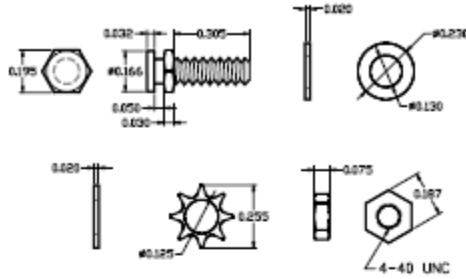

ETHERNET HARDWARE

LOCKING POSTS

PART NUMBER: C89014006
 Kit includes: 2 Locking Posts, 2 Lock Washers,
 4 Flat Washers and 2 Hex Nuts

15C SLIDE LATCH ASSEMBLY

PART NUMBER: C89E014021
 Kit includes: 1 Slide Latch
 2 Slide Latch Screws

SLIDE LATCH FOR 9 & 25 POSITION CONNECTORS

9C SLIDE LATCH ASSEMBLY

PART NUMBER: C89E014020
 Kit includes: 1 Slide Latch
 2 Slide Latch Screws
 2 Flat Washers

25C SLIDE LATCH ASSEMBLY

PART NUMBER: C89E014022
 Kit includes: 1 Slide Latch
 2 Slide Latch Screws
 2 Flat Washers

CONNECTOR HARDWARE

MALE SCREW SET

PART NUMBER: C89E014008
 Kit includes: 2 Captive Screws
 2 Retaining Clips

FEMALE SCREWLOCK ASSEMBLY

PART NUMBER	L	A	B	H	Thread C	Thread D
C89E014009	0.500	0.311	0.189	0.189	4-40 UNC-2A	4-40 UNC-2B

Kit Includes: 2 Female Screwlocks, 2 Flat Washers,
 2 Split Washers and 2 Hex Nuts