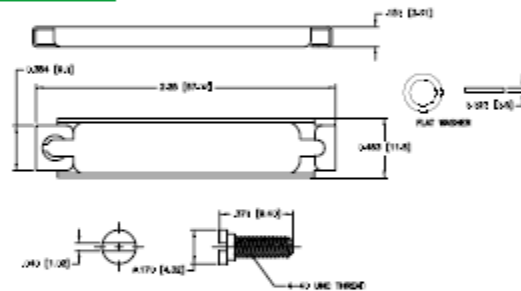

ETHERNET HARDWARE

LOCKING POSTS

PART NUMBER: C89014006
 Kit includes: 2 Locking Posts, 2 Lock Washers,
 4 Flat Washers and 2 Hex Nuts

15C SLIDE LATCH ASSEMBLY

PART NUMBER: C89E014021
 Kit includes: 1 Slide Latch
 2 Slide Latch Screws

SLIDE LATCH FOR 9 & 25 POSITION CONNECTORS

9C SLIDE LATCH ASSEMBLY

PART NUMBER: C89E014020
 Kit includes: 1 Slide Latch
 2 Slide Latch Screws
 2 Flat Washers

25C SLIDE LATCH ASSEMBLY

PART NUMBER: C89E014022
 Kit includes: 1 Slide Latch
 2 Slide Latch Screws
 2 Flat Washers

CONNECTOR HARDWARE

MALE SCREW SET

PART NUMBER: C89E014008
 Kit includes: 2 Captive Screws
 2 Retaining Clips

FEMALE SCREWLOCK ASSEMBLY

PART NUMBER	L	A	B	H	Thread C	Thread D
C89E014009	0.500	0.311	0.189	0.189	4-40 UNC-2A	4-40 UNC-2B

Kit Includes: 2 Female Screwlocks, 2 Flat Washers,
 2 Split Washers and 2 Hex Nuts