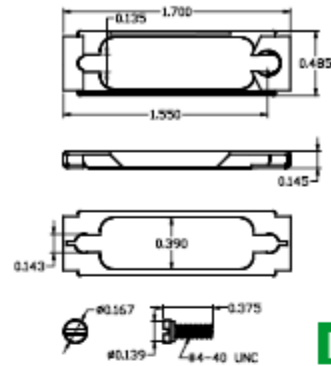

ETHERNET HARDWARE

LOCKING POSTS

PART NUMBER: C89014006
 Kit includes: 2 Locking Posts, 2 Lock Washers,
 4 Flat Washers and 2 Hex Nuts

15C SLIDE LATCH ASSEMBLY

PART NUMBER: C89E014021
 Kit includes: 1 Slide Latch
 2 Slide Latch Screws

SLIDE LATCH FOR 9 & 25 POSITION CONNECTORS

9C SLIDE LATCH ASSEMBLY

PART NUMBER: C89E014020
 Kit includes: 1 Slide Latch
 2 Slide Latch Screws
 2 Flat Washers

25C SLIDE LATCH ASSEMBLY

PART NUMBER: C89E014022
 Kit includes: 1 Slide Latch
 2 Slide Latch Screws
 2 Flat Washers

CONNECTOR HARDWARE

MALE SCREW SET

PART NUMBER: C89E014008
 Kit includes: 2 Captive Screws
 2 Retaining Clips

FEMALE SCREWLOCK ASSEMBLY

PART NUMBER	L	A	B	H	Thread C	Thread D
C89E014009	0.500	0.311	0.189	0.189	4-40 UNC-2A	4-40 UNC-2B